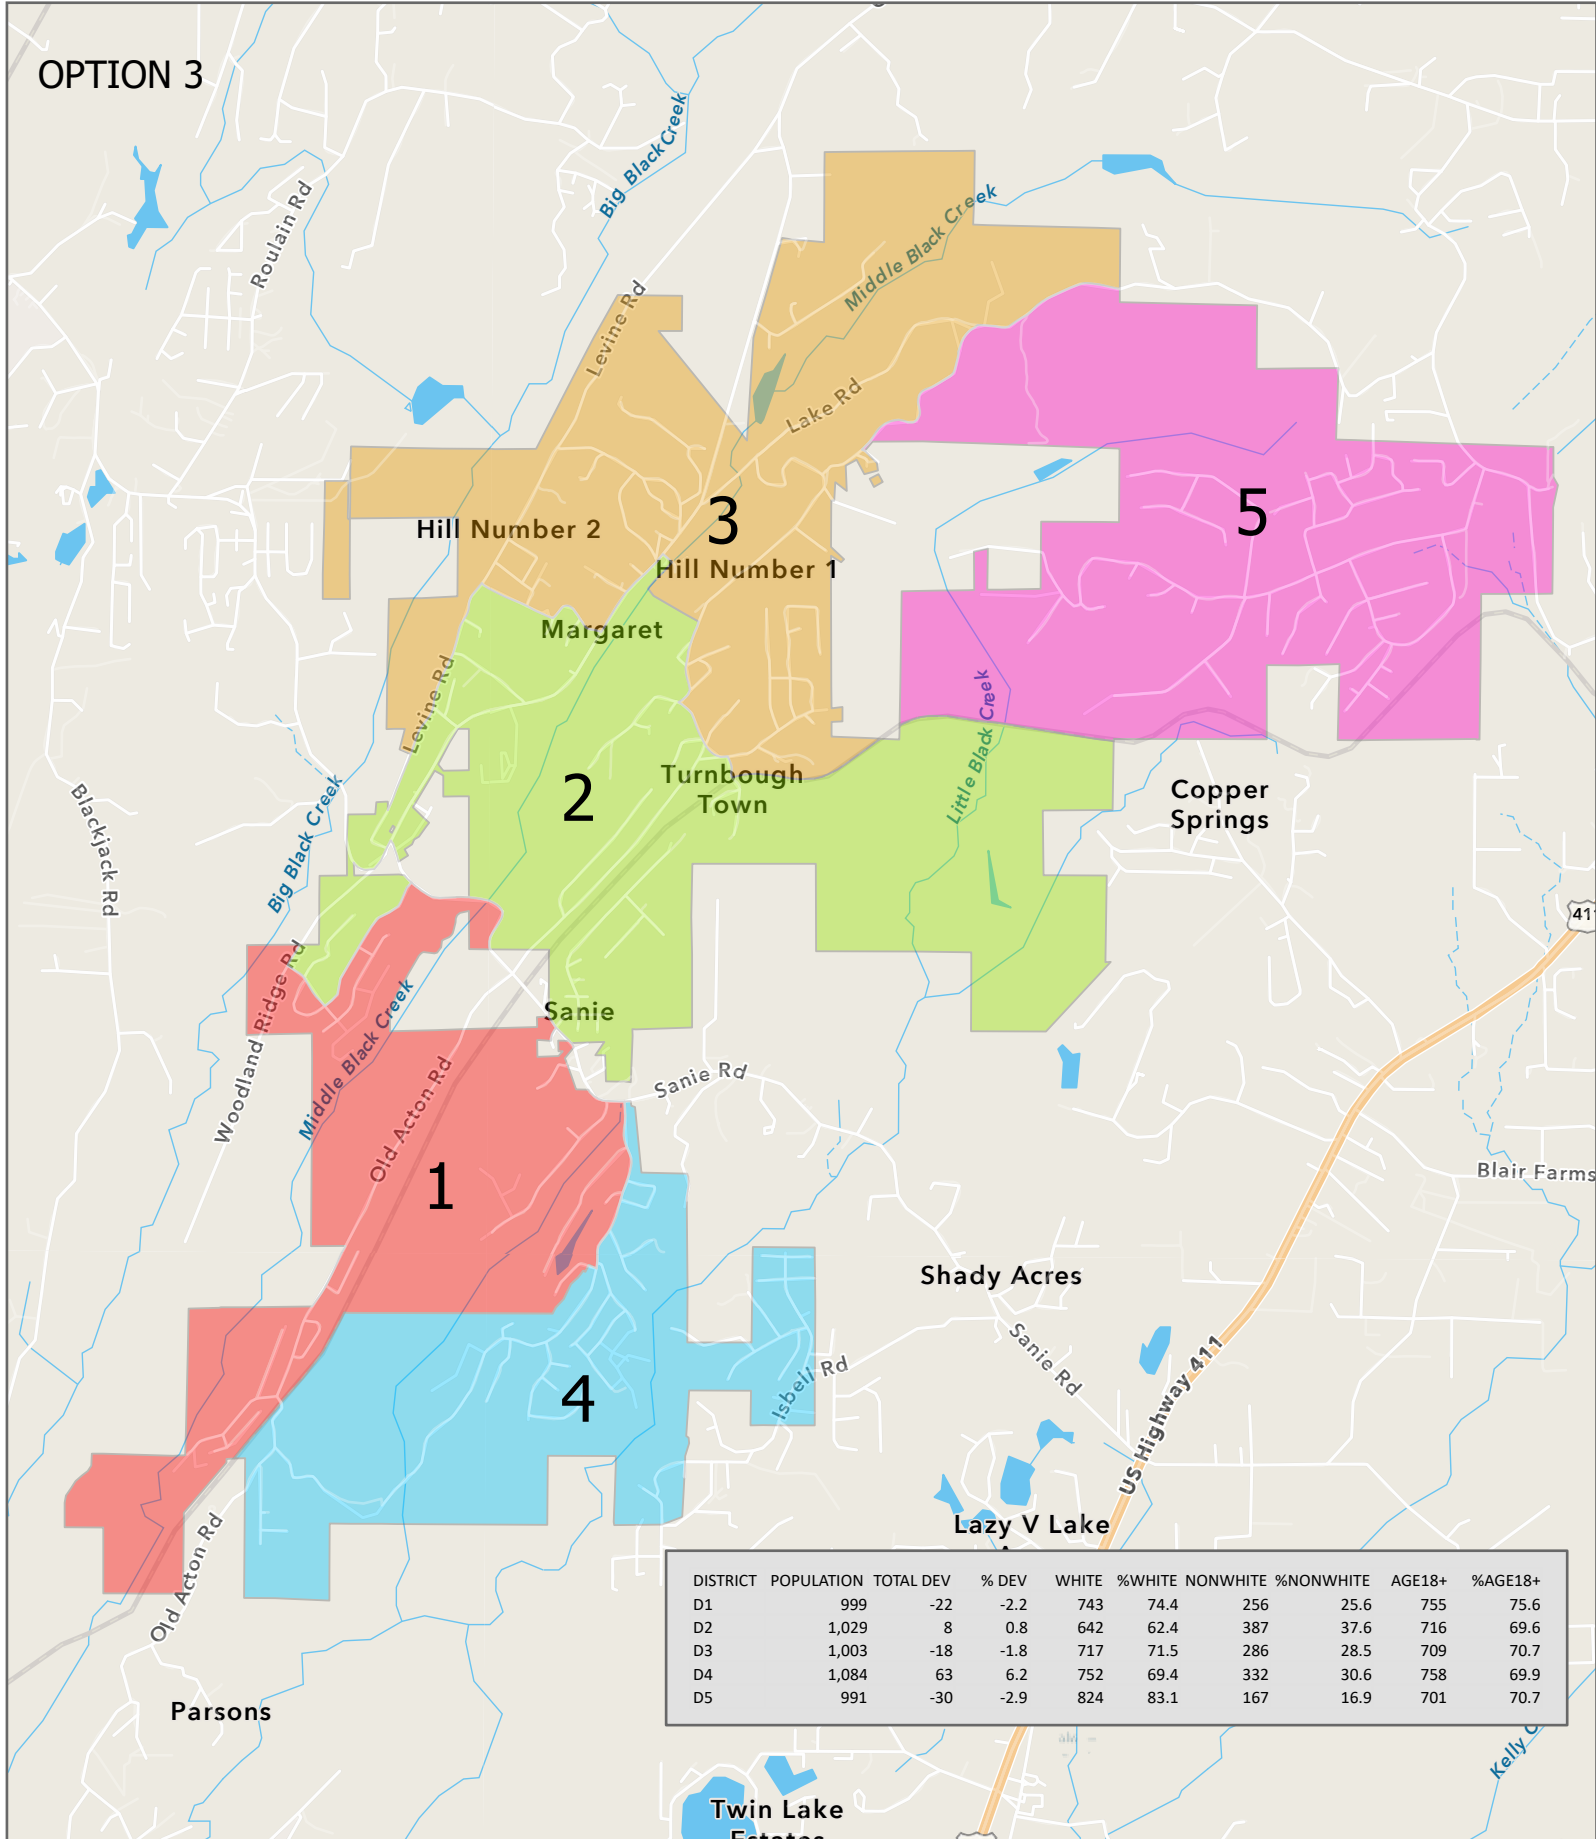

CITY OF MARGARET, AL DRAFT CITY COUNCIL DISTRICT PLAN

OPTION 3

DISTRICT	POPULATION	TOTAL DEV	% DEV	WHITE	%WHITE	NONWHITE	%NONWHITE	AGE18+	%AGE18+
D1	999	-22	-2.2	743	74.4	256	25.6	755	75.6
D2	1,029	8	0.8	642	62.4	387	37.6	716	69.6
D3	1,003	-18	-1.8	717	71.5	286	28.5	709	70.7
D4	1,084	63	6.2	752	69.4	332	30.6	758	69.9
D5	991	-30	-2.9	824	83.1	167	16.9	701	70.7