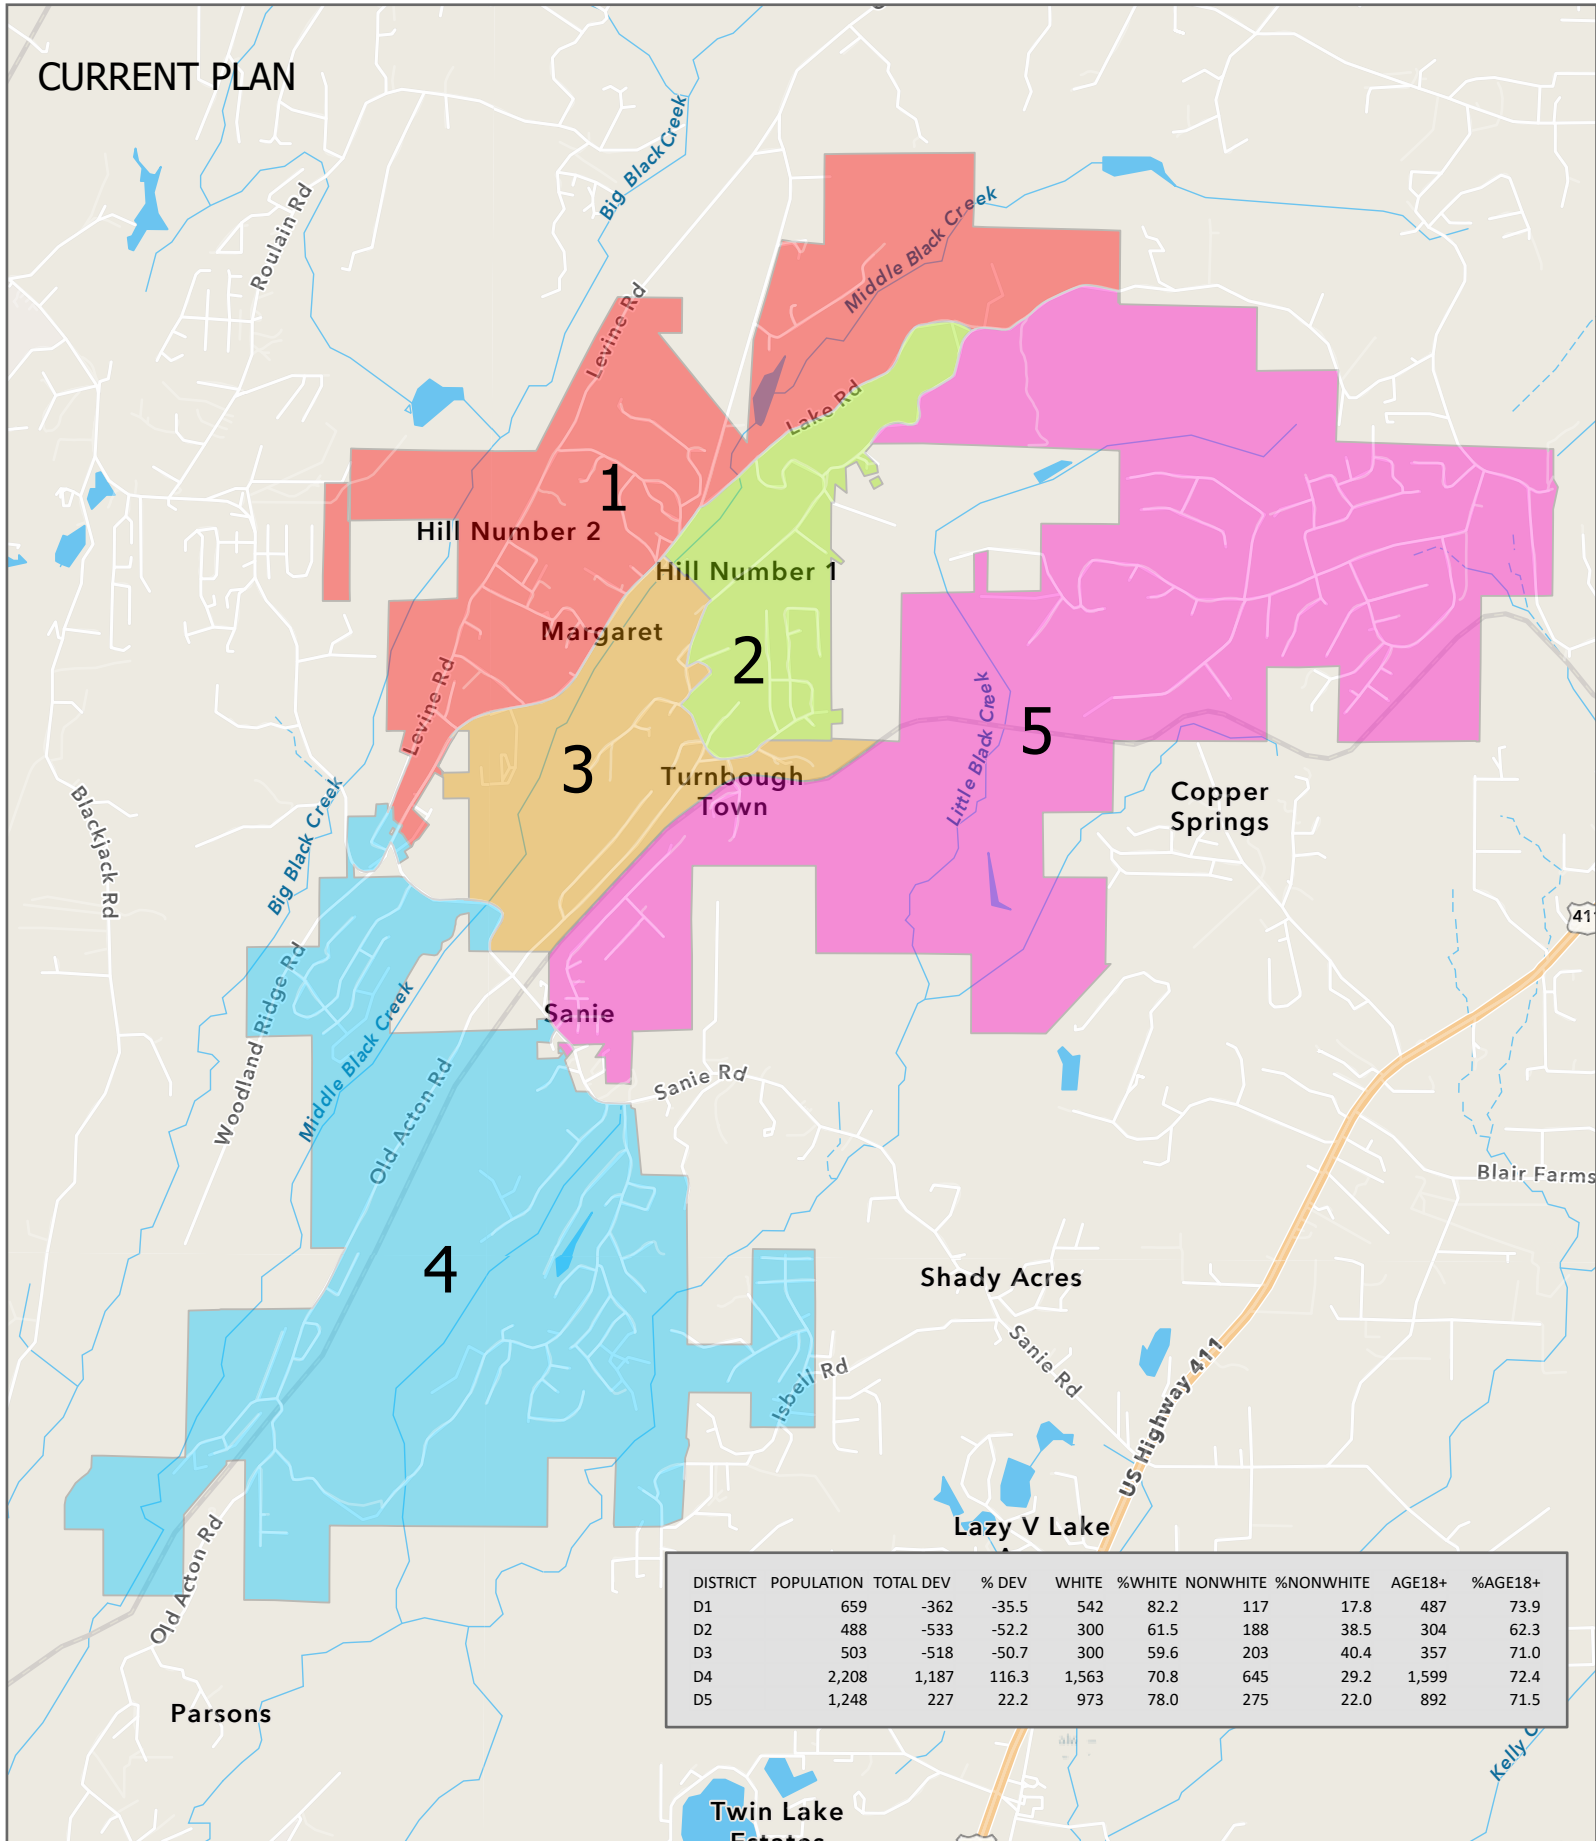

CITY OF MARGARET, AL DRAFT CITY COUNCIL DISTRICT PLAN

CURRENT PLAN

DISTRICT	POPULATION	TOTAL DEV	% DEV	WHITE	%WHITE	NONWHITE	%NONWHITE	AGE18+	%AGE18+
D1	659	-362	-35.5	542	82.2	117	17.8	487	73.9
D2	488	-533	-52.2	300	61.5	188	38.5	304	62.3
D3	503	-518	-50.7	300	59.6	203	40.4	357	71.0
D4	2,208	1,187	116.3	1,563	70.8	645	29.2	1,599	72.4
D5	1,248	227	22.2	973	78.0	275	22.0	892	71.5